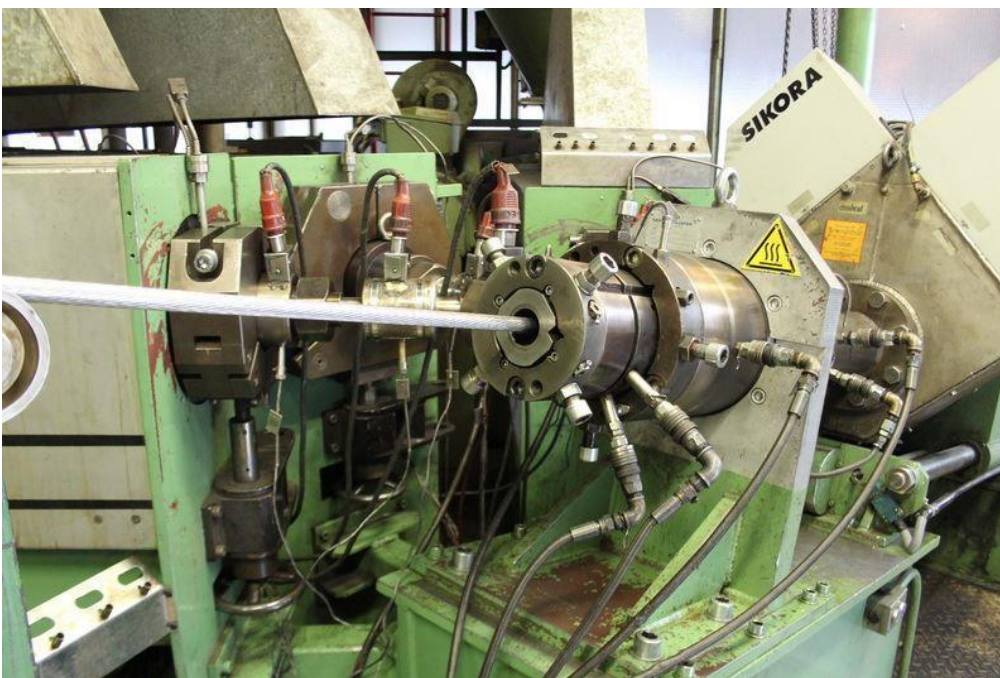

## 30-20045 NOKIA 50 kV XLPE/RUBBER CCV Line

- Suitable for :
  - 25 to 500 mm<sup>2</sup> Al cables
  - 25 to 240 mm<sup>2</sup> Cu cables
- Line made of :
  - Nokia 60/20D + 120/24D + 90/24D Extruders, splice box
  - Triple Crosshead : for core diameter 35 – 75 mm
  - Rosendahl dual Pay-off, Accumulator, Belt caterpillar, dual Take-up
  - Sikora Diameter control and Gauge
  - Electrical panel